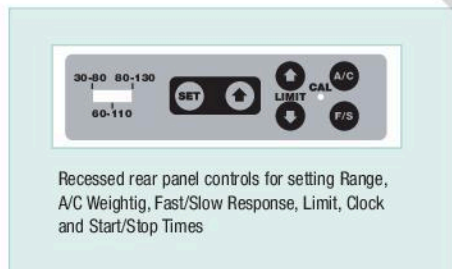

Sound Level Alert with Alarm

Built-in LEDs alert user when sound level is too high or too low
 LEDs can be read from 30m (100ft)

Features:

- Ideal for industrial, hospital, auditoriums, schools and other areas where there is a need for being alerted when sound level reaches set point
- Meets ANSI Type 2 and EN 60651 accuracy specs compliant to OSHA
- User settable high or low limit (30 to 130dB) indication with output to drive external relay module
- Microphone rotates 180° for desired placement. Optional 5m (15ft) microphone extension cable for remote monitoring
- Complete with 100-240V AC 50/60Hz adaptor, microphone windscreen, and built-in wall, desk and tripod mount (optional Tripod TR100)

Applications:

- Industrial, Hospitals, Classrooms, and special quiet zones – When the sound level exceeds the HI set point the RED LEDs flash and can be seen from 30m 100ft.
- Speakers/Educators/Instructors, Auditoriums and Theaters – The user can set the SL130 so the RED LEDs flash when the sound level is below the LO set point where people in the audience may not be able to hear. When the sound level is above the LO set point, the GREEN LEDs indicate the sound level is acceptable. The user can reverse the Red and Green LEDs activation per user color preference.

Specifications	
Display	4.6 x 3.125" multifunction LCD
Frequency bandwidth	31.5 Hz to 8 KHz
Microphone	0.5" Electret Condenser Microphone (remoteable)
Measurement ranges	30 to 80dB, 60 to 110dB, 80 to 130dB
Frequency weighting	'A' and 'C' (Programmable)
Response time	Fast (125ms) / Slow (1s) (Programmable)
Resolution	0.1dB
Alarm output	3.5mm Mono Phone Plug, Maximum: 3.4mA @ 5 VDC
Minimum Output	Voltage: 2.5 VDC
Power	AC/DC Adaptor for full functions; 8xAA batteries for monitoring function only without LED alert
CE/Warranty	CE approved/ 1 year warranty
Dimensions / Weight	8.75 x 7.1 x 1.25" / 0.63 lbs. (22 x 18 x 3.2mm / 285g)